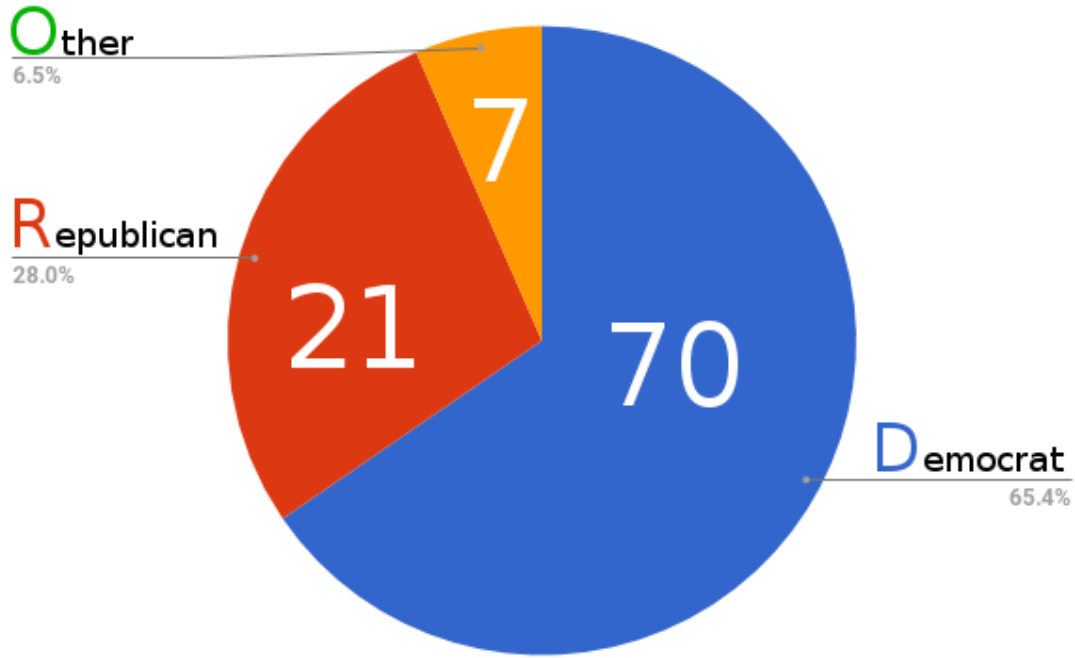

[View this email in your browser](#)

What we know now

Let's do the numbers this week. Next week we'll send a checklist of races from around the state you can track on primary election night.

Type of Race

9 women are competing in all-women races

Image from "Rebranding Rosie the Riveter" by CompTIA.

Party and gender

61
is the largest cohort of women nominated to run for the CA Legislature.

That happened in **2004.**