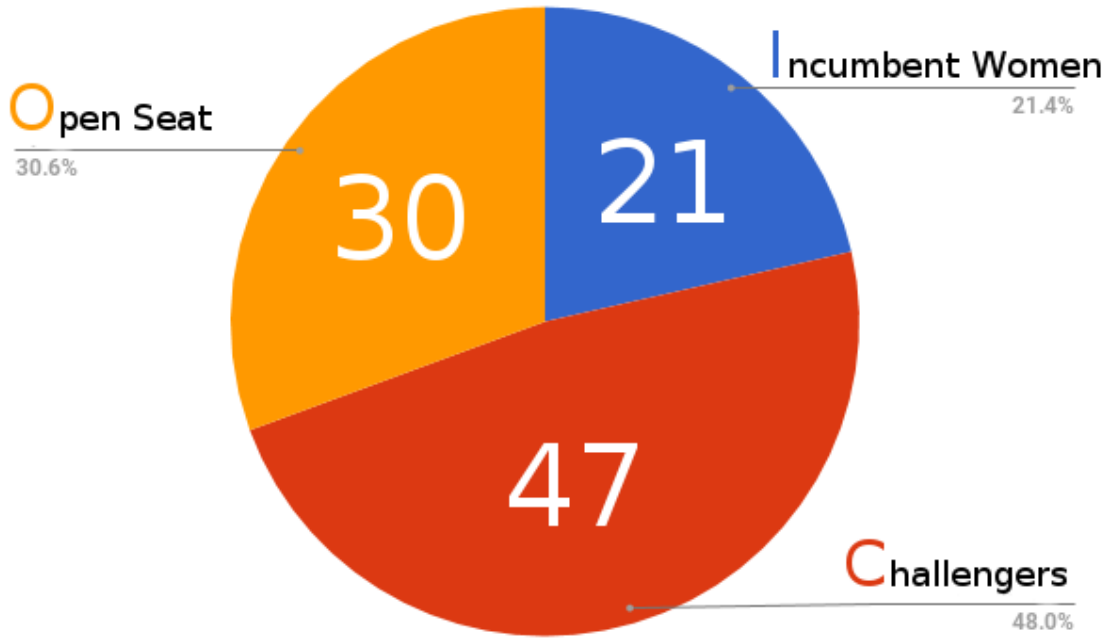

[View this email in your browser](#)

What we know now

Let's do the numbers this week. Next week we'll send a checklist of races from around the state you can track on primary election night.

Type of Race

9 women are competing in all-women races

Image from "Rebranding Rosie the Riveter" by CompTIA.

Party and gender

61
is the largest cohort of women nominated to run for the CA Legislature.

That happened in **2004.**